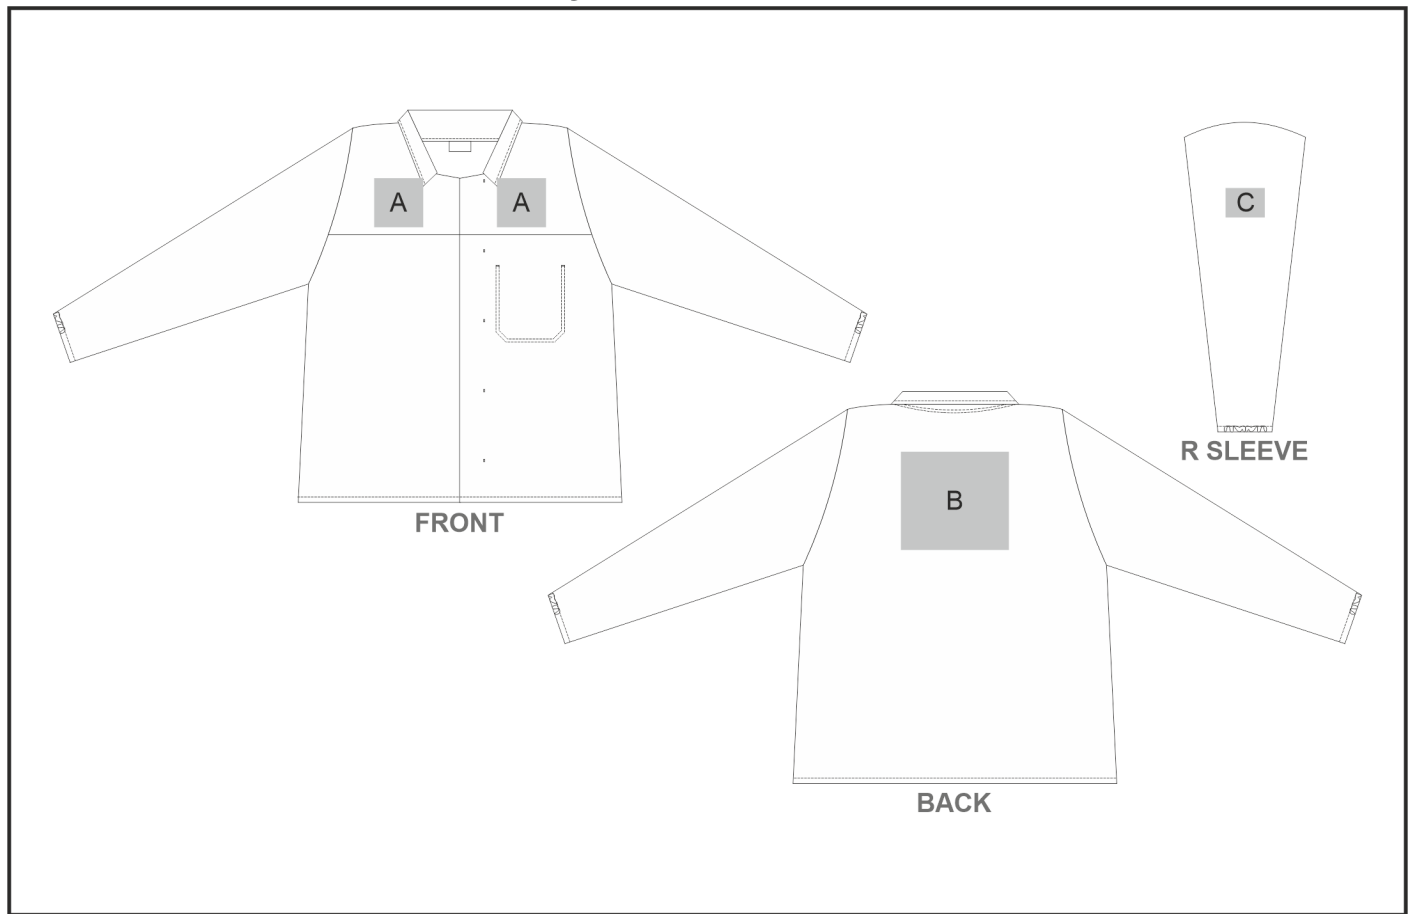

FW-AL-2-F

Element Food Safety Jacket

Need to know:

- Includes 1-Position Embroidery (setup fees apply)
- **EMB Inclusive Parameters: Left/Right Chest or Back = 100mm x 100mm.**
- **No Branding on Left Sleeve.**

Branding Options:

Position A

1. Embroidery (EMB-A)
N/A
Size: 100mm wide x 80mm high
2. Screen Print (SA)
1 Colour
Size: 100mm wide x 100mm high
3. Screen Print (SA)
1 Colour
Size: 220mm wide x 200mm high

Position C

1. Embroidery (EMB-A)
N/A
Size: 80mm wide x 60mm high
2. Screen Print (SA)
1 Colour
Size: 180mm wide x 40mm high

Position B

1. Embroidery (EMB-A)
N/A
Size: 200mm wide x 200mm high